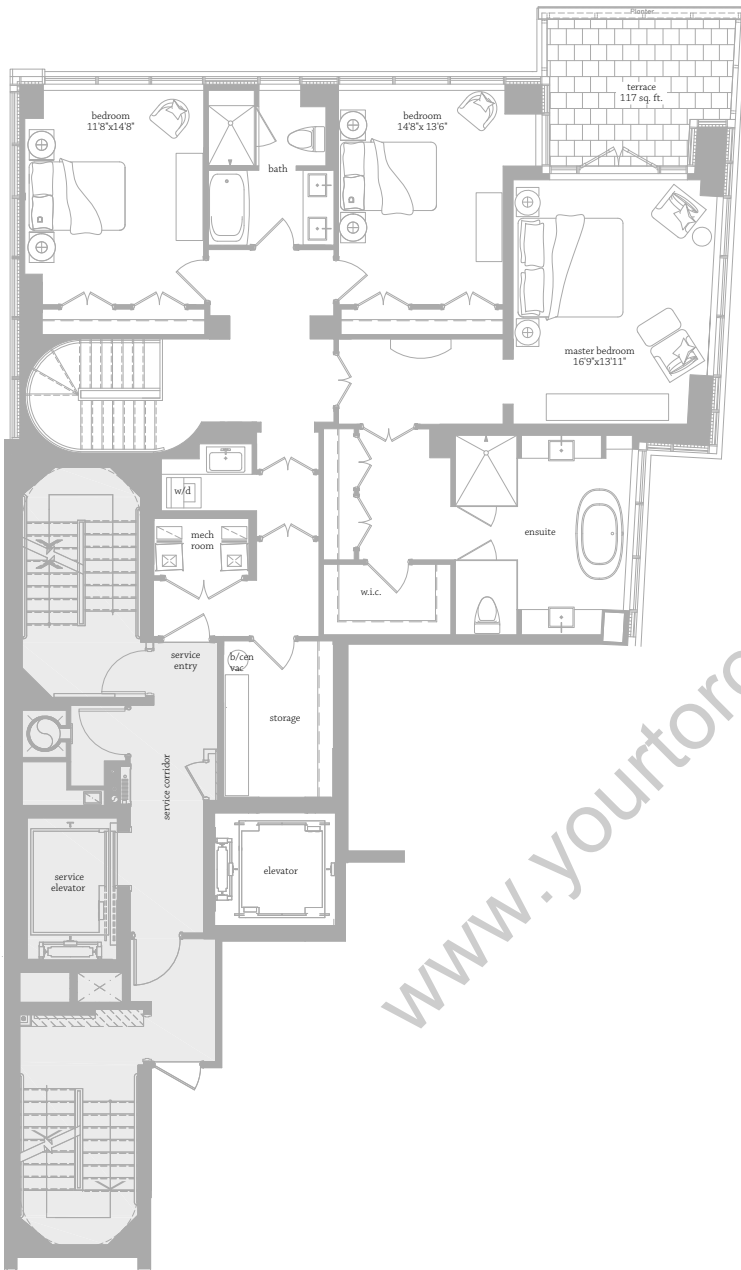

Two Floor North: Typical Suite.

SUITE: 3210 SQUARE FEET/// TERRACE: 234 SQUARE FEET/// TOTAL: 3444 SQUARE FEET

TWELFTH LEVEL

THIRTEENTH LEVEL

Sizes and specifications subject to change without notice. E. & O.E.