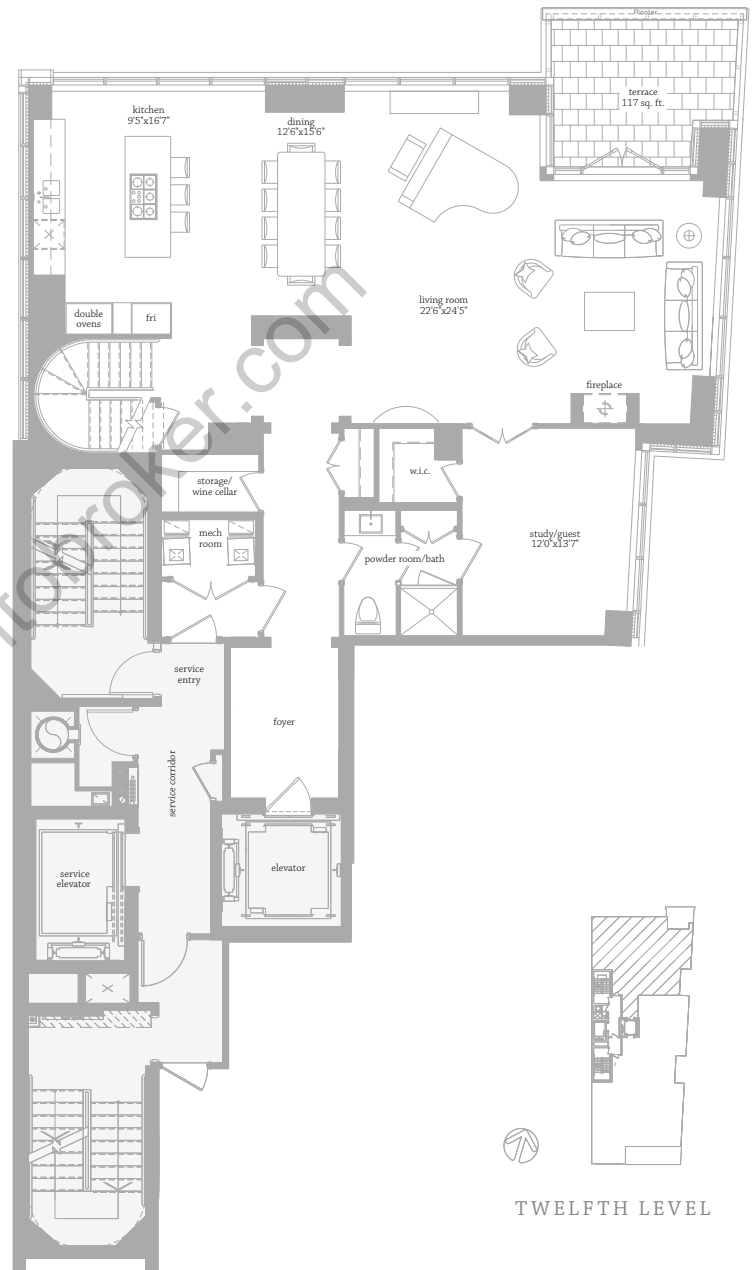

Two Floor North: Typical Suite.

SUITE: 3210 SQUARE FEET/// TERRACE: 234 SQUARE FEET/// TOTAL: 3444 SQUARE FEET

TWELFTH LEVEL

THIRTEENTH LEVEL

Sizes and specifications subject to change without notice. E. & O.E.