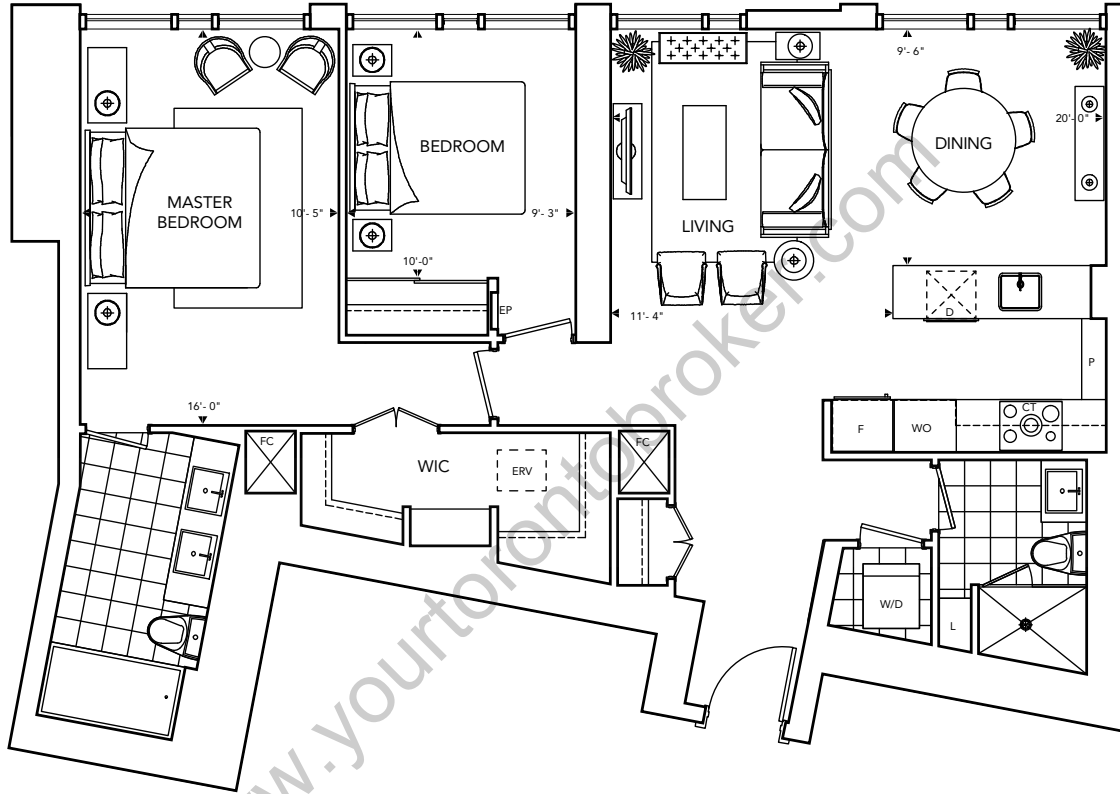

TEN YORK - FLOOR PLANS

Plan: 2D - Signature

Bedroom: 2 | Bathroom: 2 | Size: 1,176 Sq.Ft.

L63 - L65