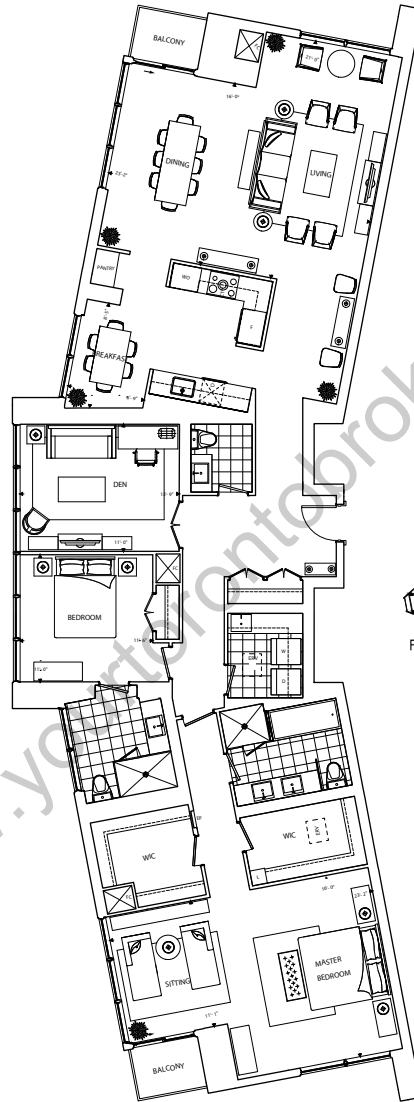

# TEN YORK - FLOOR PLANS

Plan: 2L + D - Signature

Bedroom: 2+1 | Bathroom: 2.5 | Size: 2,308 Sq.Ft.

www.yourtorontobroker.com