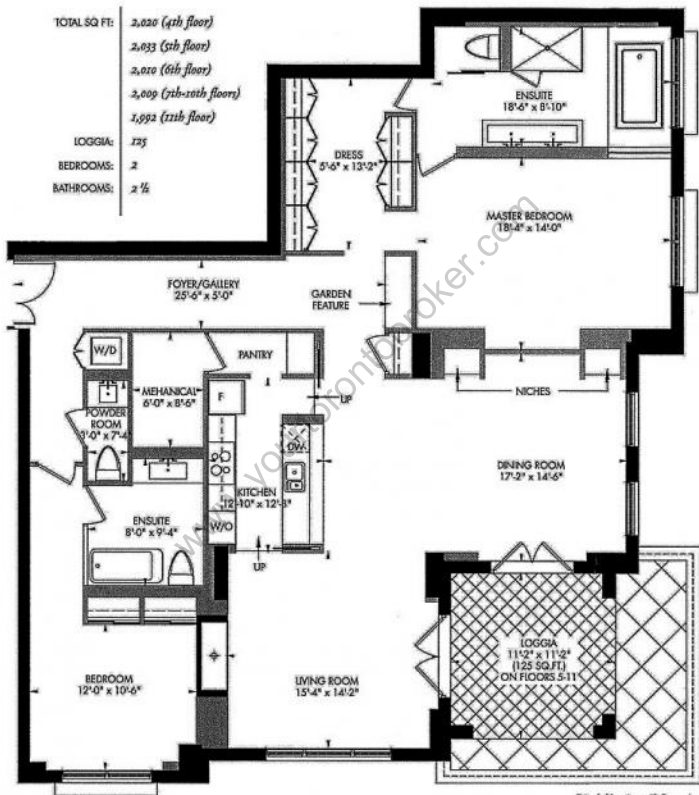

## Suite Four - Eleven A

TOTAL SQ. FT.:	2,020 (4th floor)
	2,033 (5th floor)
	2,020 (6th floor)
	2,009 (7th-10th floors)
	1,992 (11th floor)
LOGGIA:	125
BEDROOMS:	2
BATHROOMS:	2 1/2

Extended loggia on 4th floor only.  
(193.5 SQ. FT.)